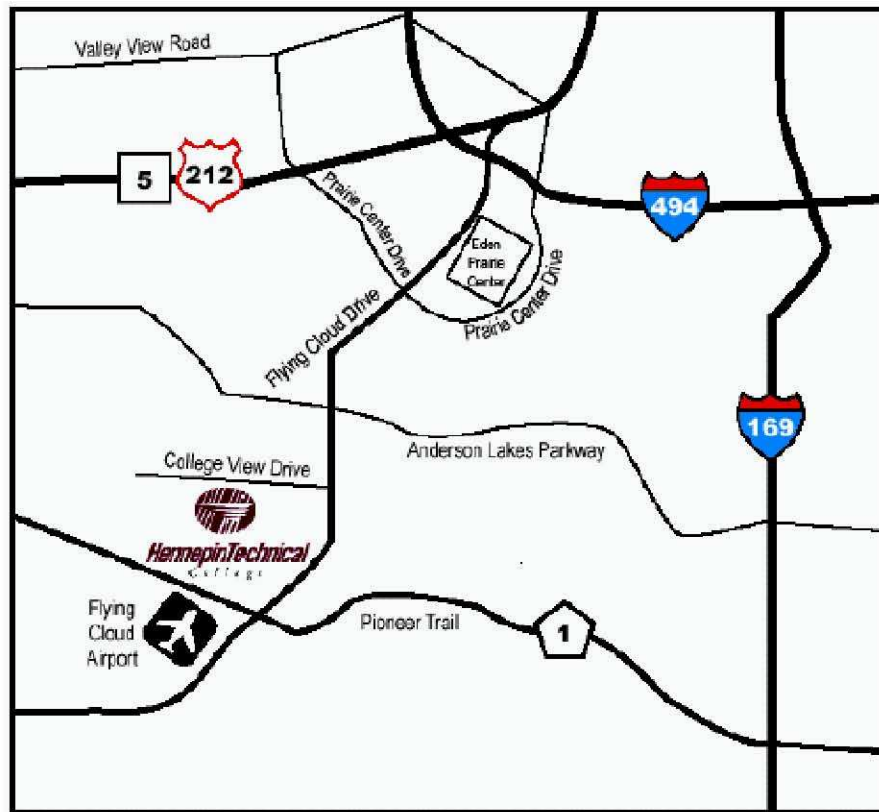

Return to

Locations and Maps Page

Contact HTC at 952-995-1300 or info@hennepintech.edu

Copyright © 2009 by Hennepin Technical College

Return to

Location and Maps Page

ContactHTCat9529951300orinfo@hennepintech.eduCopyright©2009byHennepinTechnicalCollege