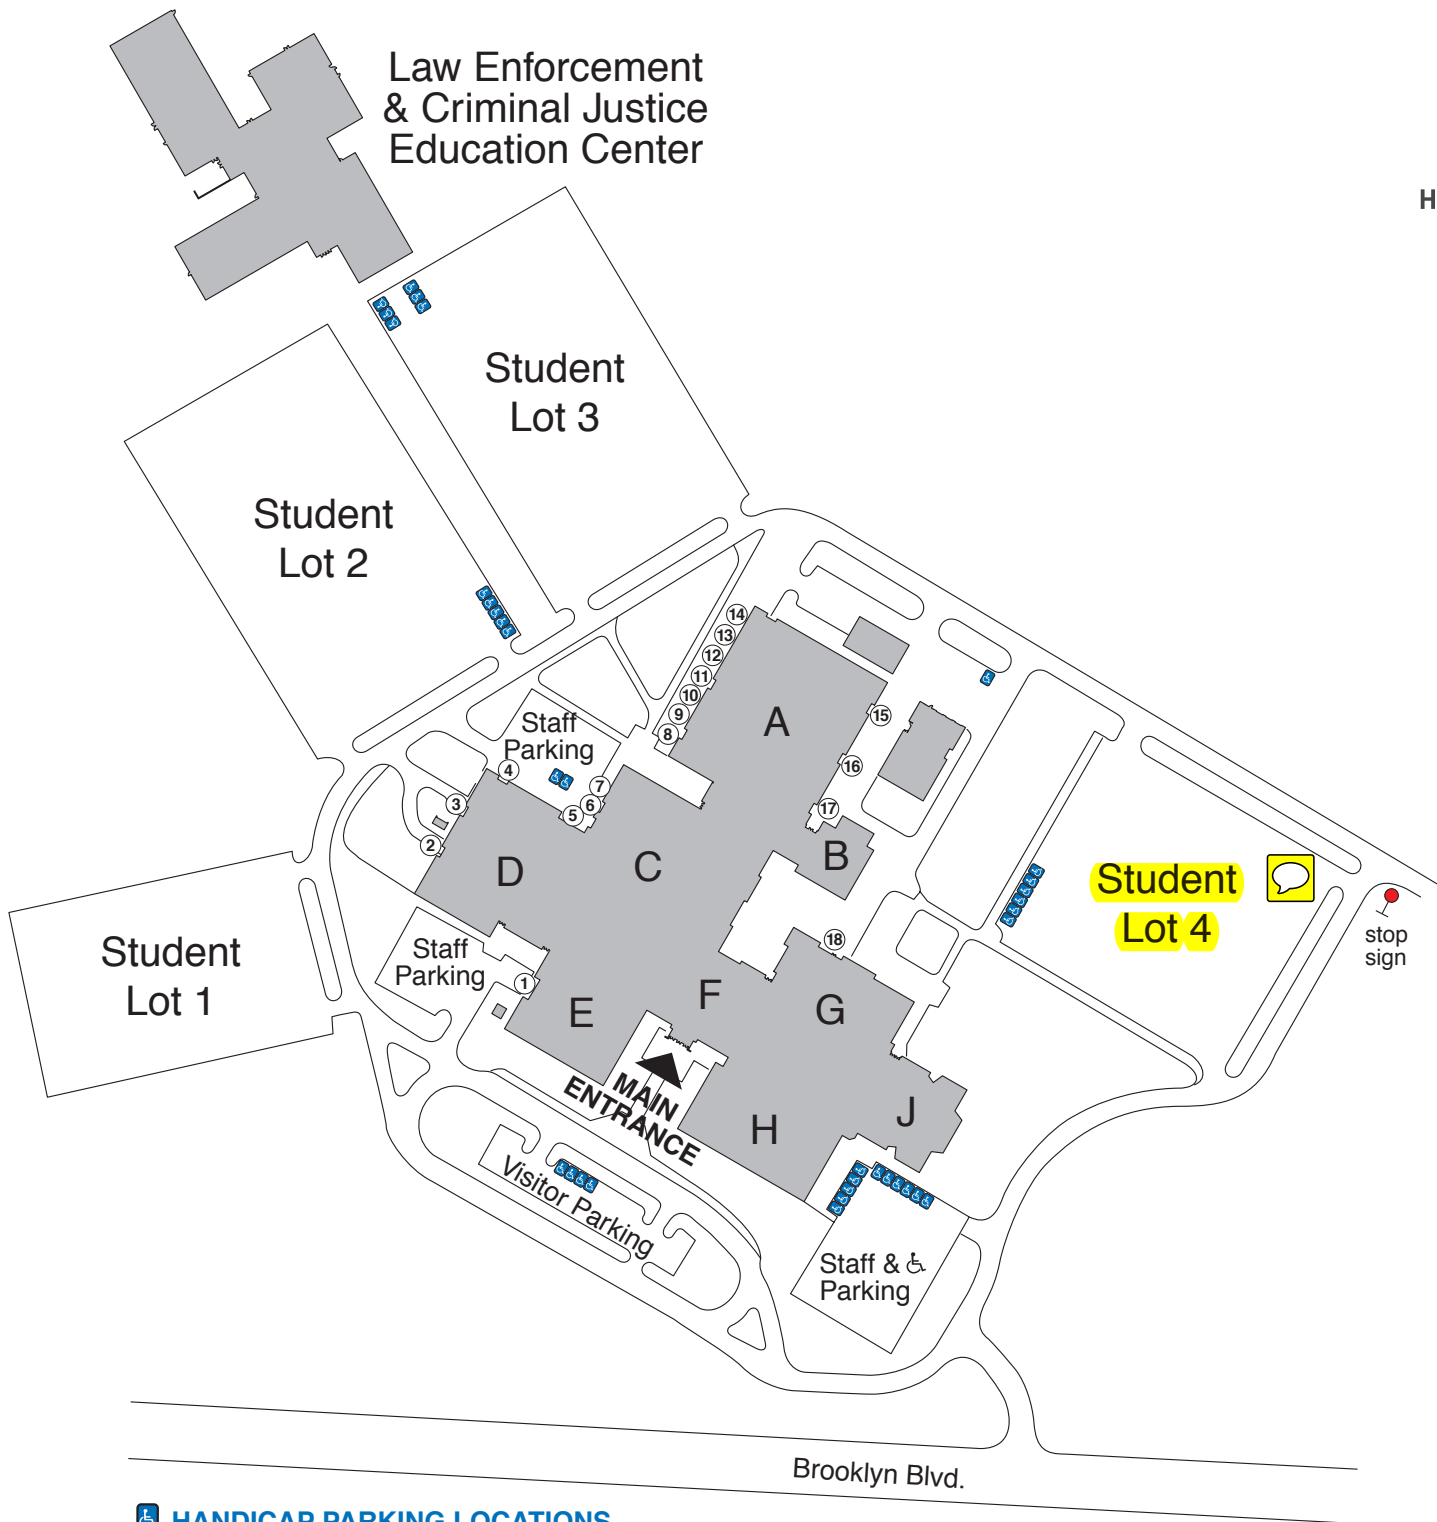

Henepin Technical College™

Brooklyn Park Campus

9000 Brooklyn Blvd.
Brooklyn Park, MN 55445
952-995-1300

www.hennepintech.edu

**HANDICAP
PARKING
STUDENT LOT 2**

**HANDICAP
PARKING
STUDENT LOT 4**

**HANDICAP
PARKING**

	ELEVATOR
	AED LOCATIONS

Law Enforcement
& Criminal Justice
Education Center

Hennepin Technical College™

Brooklyn Park Campus

9000 Brooklyn Blvd.
Brooklyn Park, MN 55445
Phone: 952-995-1300
TTY: 763-488-2571
Toll Free: 1-800-345-4655
www.hennepintech.edu