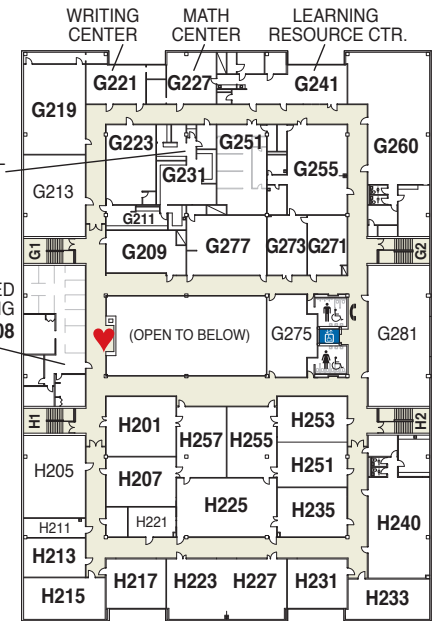

Henepin Technical College™

Brooklyn Park Campus

9000 Brooklyn Blvd.
Brooklyn Park, MN 55445
952-995-1300

www.hennepintech.edu

**HANDICAP
PARKING
STUDENT LOT 2**

**HANDICAP
PARKING
STUDENT LOT 4**

**HANDICAP
PARKING**