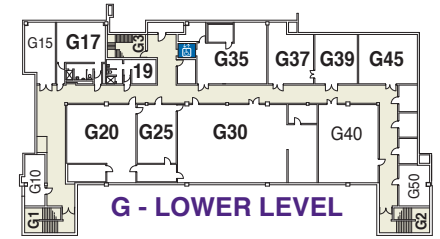

Henepin Technical College™

Brooklyn Park Campus

9000 Brooklyn Blvd.
Brooklyn Park, MN 55445
952-995-1300

www.hennepintech.edu

**HANDICAP
PARKING
STUDENT LOT 2**

**HANDICAP
PARKING
STUDENT LOT 4**

**HANDICAP
PARKING**

	ELEVATOR
	AED LOCATIONS

Law Enforcement
& Criminal Justice
Education Center

Hennepin Technical College™

Brooklyn Park Campus

9000 Brooklyn Blvd.
Brooklyn Park, MN 55445
Phone: 952-995-1300
TTY: 763-488-2571
Toll Free: 1-800-345-4655
www.hennepintech.edu