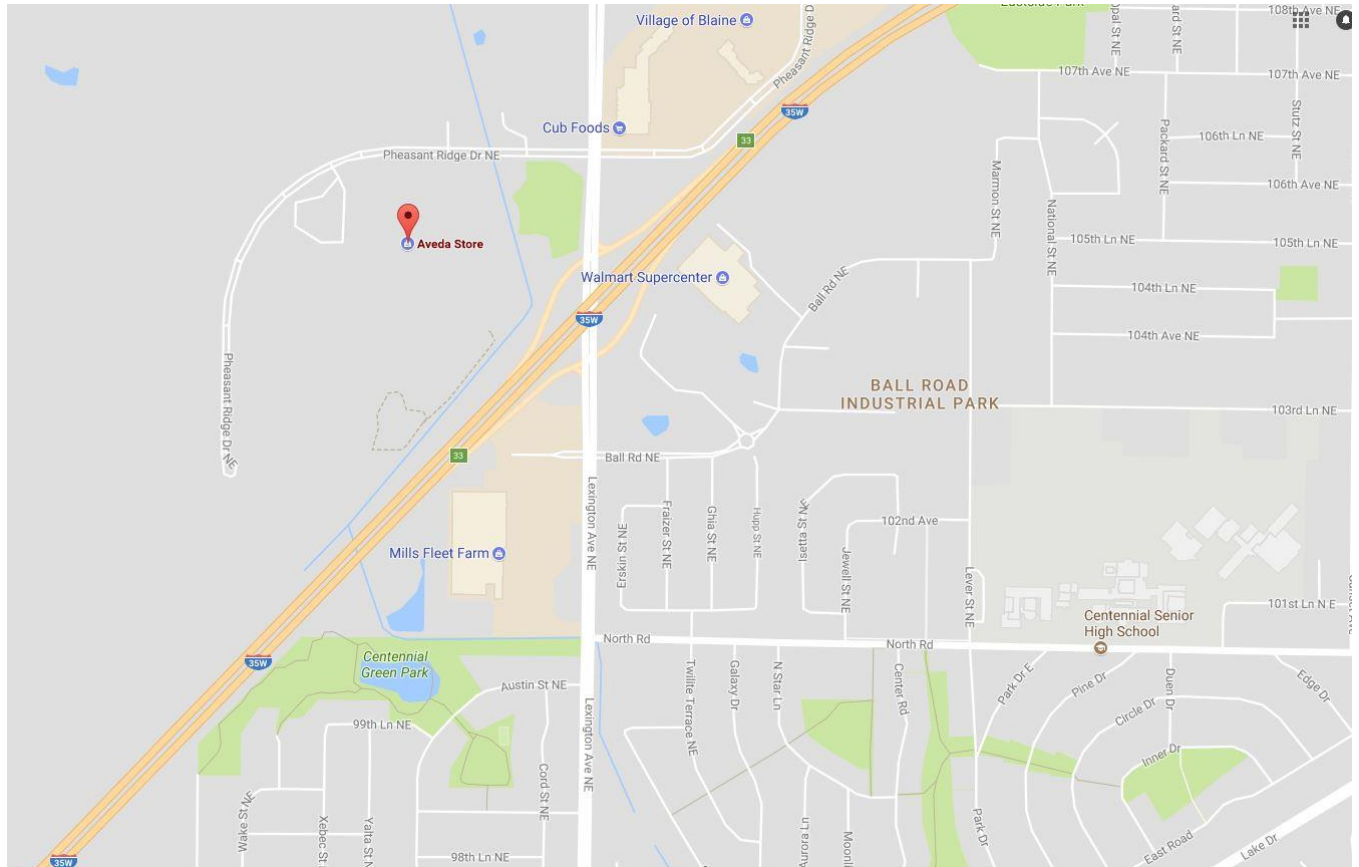

Aveda
4000 Pheasant Ridge Drive NE
Blaine, MN 55449
763-783-4250

An interactive map and directions is found at <https://www.aveda.com/locations>