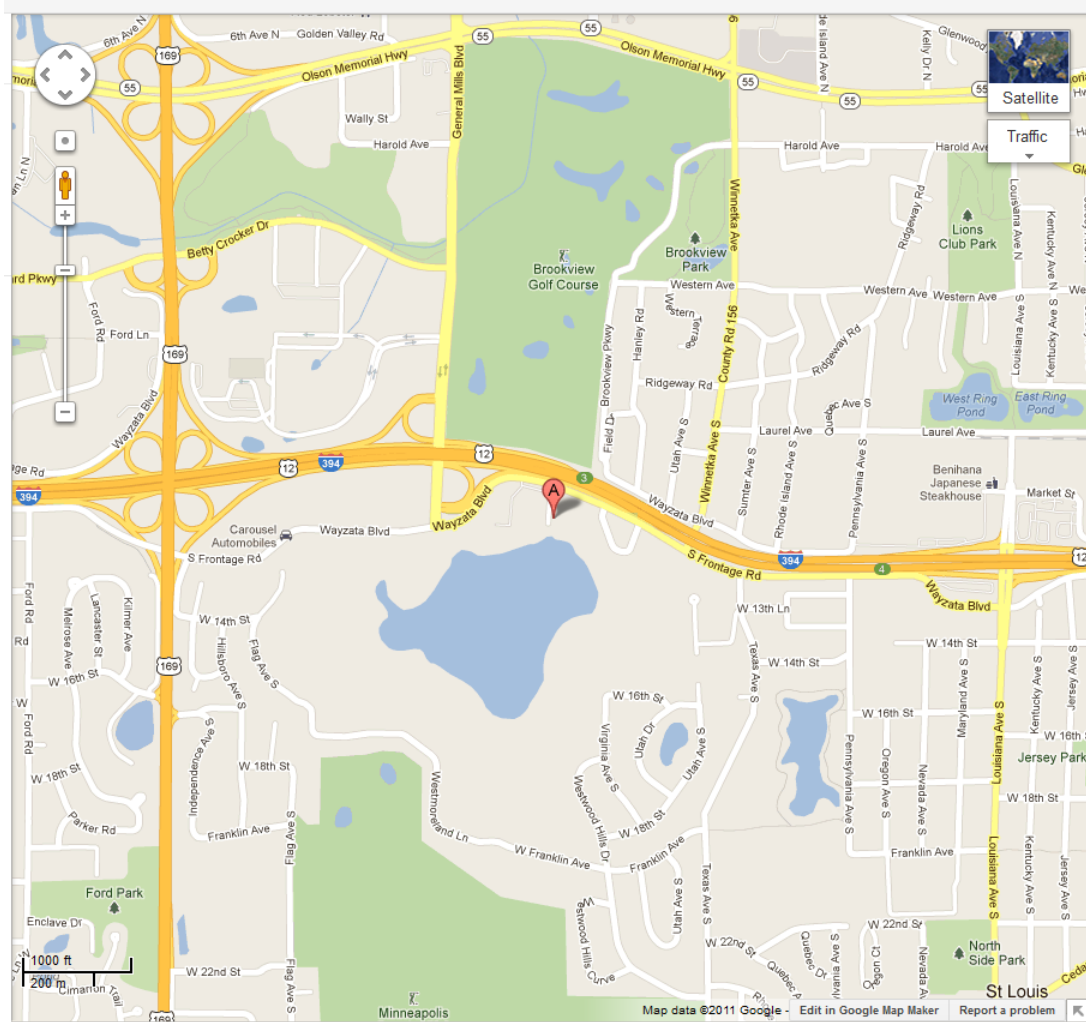

Manufacturers Alliance

Sharing Education & Resources Peer-to-Peer

The Golden Valley Training Center is at the Southeast corner of the Hwy394/General Mills Blvd intersection. Our address is:

8421 Wayzata Blvd, Suite 190, Golden Valley 55426

Please do not park in spaces marked for 90 Minute Parking

MA Front Entrance

From Minneapolis:

- **Go West on I-394 and exit onto Hwy-169/General Mills Blvd. Turn Right onto General Mills Blvd, going South under HWY 394. Turn Left at the “T” in the road (Toyota Dealership will be on your right) onto Wayzata Blvd. Turn Right at the mailboxes, into the **Westwood Lake Office Park** (Set of 3 off white office buildings). Building 8421, Training Room is Suite #190 (Southeast entrance).**

Manufacturers Alliance

www.mfrall.com

Manufacturers Alliance

Sharing Education & Resources Peer-to-Peer

From I-494:

- **Go East on I-394 and exit onto Hwy-169/General Mills Blvd.**
- **Turn Left onto General Mills Blvd.**
- **Turn Left at the “T” in the road (Toyota Dealership will be on your right) onto Wayzata Blvd.**
- **Turn Right at the mailboxes, into the [Westwood Lake Office Park](#) (Set of 3 off white office buildings).**
- **The Building 8421, Training Room is Suite #190 (Southeast entrance).**