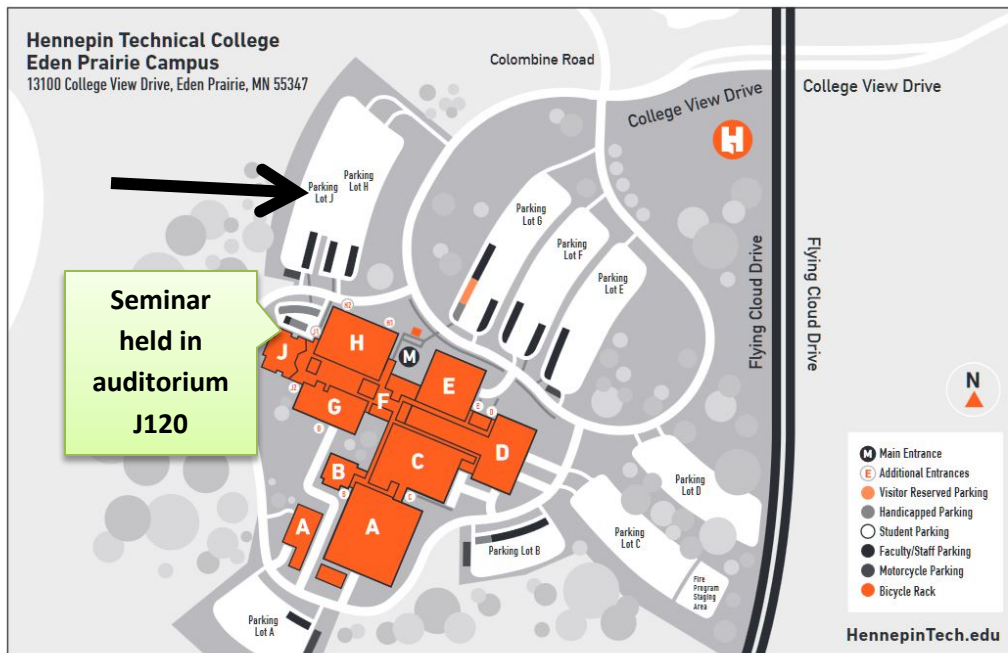

Eden Prairie Campus