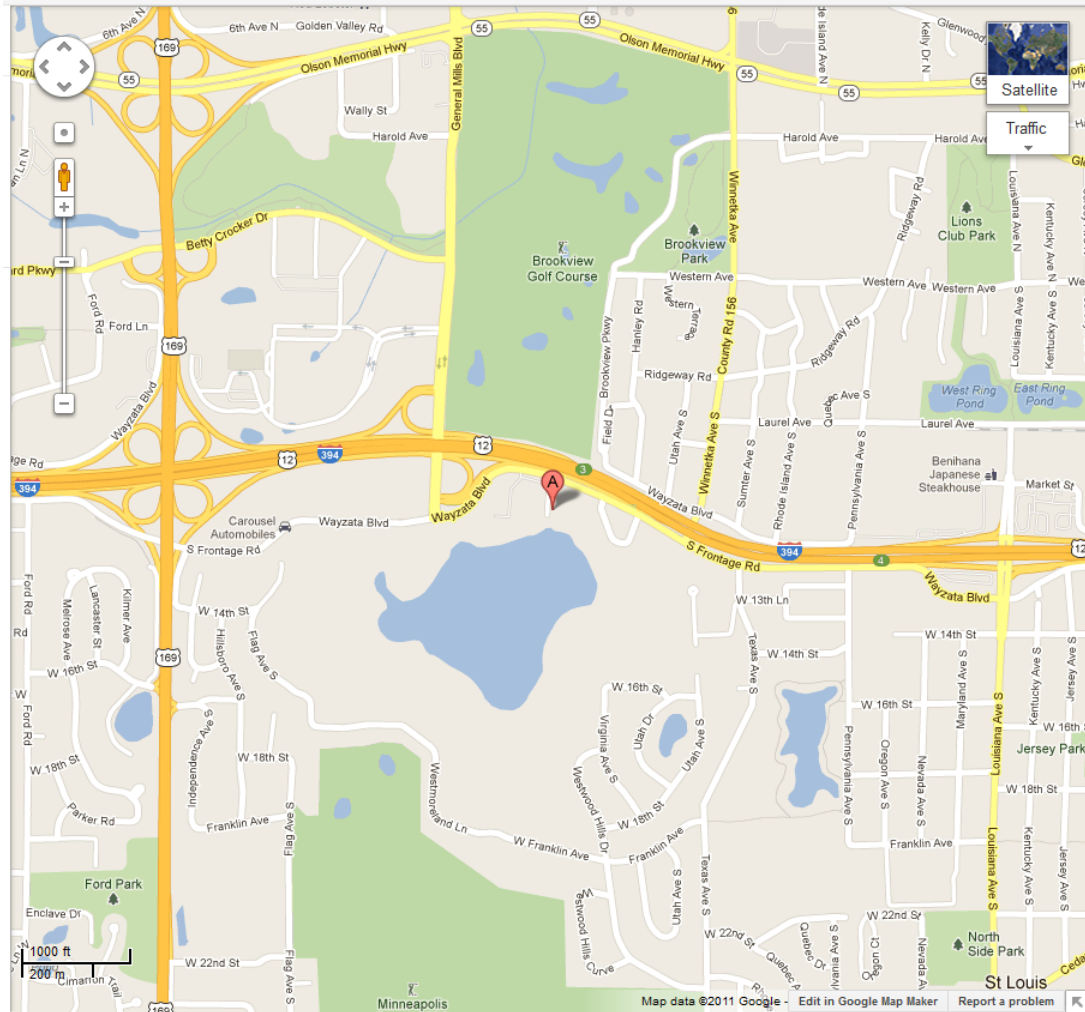

Manufacturers Alliance

Sharing Education & Resources Peer to Peer

From I-494:

- **Go East on I-394 and exit onto Hwy-169/General Mills Blvd.
  Turn Left onto General Mills Blvd.
  Turn Left at the “T” in the road (Toyota Dealership will be on your right) onto Wayzata Blvd.
  Turn Right at the mailboxes, into the **Westwood Lake Office Park** (Set of 3 off white office buildings).
  The Building 8421, Training Room is Suite #190 (enter the building via the north side handicapped accessible entrance)**

Please call (763) 533-8239 if you need help.

Manufacturers Alliance

www.mfrall.com